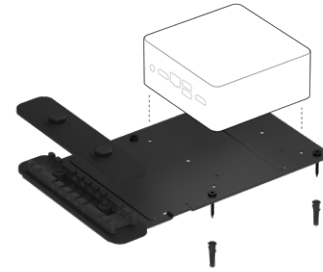

FEATURED COMPONENTS

Logitech Strong USB

SuperSpeed USB 10 Gbps cable

10m Included

25m Optional

The Logitech Tap touch controller connects to the meeting room Chromebox via Logitech Strong USB, a plenum-rated cable that offers 10 meters (32.8 feet) of reach. Even in larger rooms, you can position Tap for convenient operation while hiding the Chromebox in a credenza or behind display.

Aramid-reinforced for a durable connection between Tap and the Chromebox

Plenum-rated and Eca certified for runs in walls, raceways, and conduit

Optional 25 meter cable available for large rooms and long runs

Chromebox Mount

Mounting bracket with integrated cable retention

Compatible with Chromeboxes and SFF PCs with a 100mm VESA pattern

Integrated cable retention keeps connections tight

Secures computers and cables to walls and beneath tables