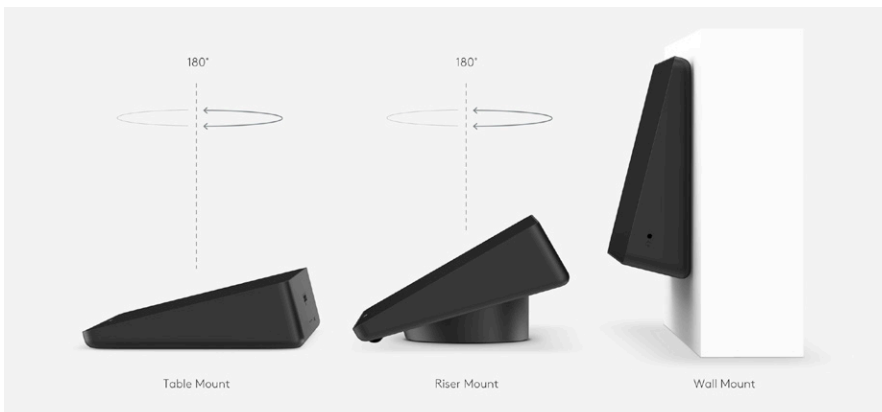

Rally Mounting Kit

Included with medium and large configurations

Securely position Rally Camera on wall or near ceiling

Low-profile speaker brackets provide "floating" appearance

Robust cable retention brackets keep connections tight

Rally Mic Pod

Modular microphones with RightSound for Logitech Rally

Auto-levels voices and suppresses noise for clear audio

Convenient mute control and indicator light

Connect up to seven Mic Pods for U-shaped tables and large rooms

Large room configurations include Rally Mic Pod Hub to simplify under-table cable routing

MOUNTS FOR LOGITECH TAP

Place the Logitech Tap touch controller on the tabletop, or add a mount for better security, convenience, and cable management.