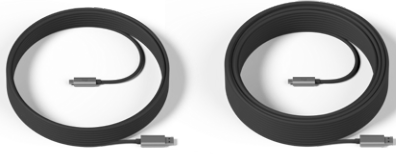

FEATURED COMPONENTS

Logitech Strong USB

SuperSpeed USB 10 Gbps cable

10m Included

25m Optional

The Logitech Tap touch controller connects to the meeting room Chromebox via Logitech Strong USB, a plenum-rated cable that offers 10 meters (32.8 feet) of reach. Even in larger rooms, you can position Tap for convenient operation while hiding the Chromebox in a credenza or behind display.

Aramid-reinforced for a durable connection between Tap and the Chromebox

Plenum-rated and Eca certified for runs in walls, raceways, and conduit

Optional 25 meter cable available for large rooms and long runs

Chromebox Mount

Mounting bracket with integrated cable retention

Compatible with Chromeboxes and SFF PCs with a 100mm VESA pattern

Integrated cable retention keeps connections tight

Secures computers and cables to walls and beneath tables