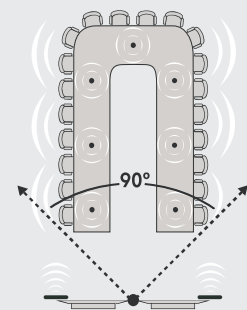

ROOM SETUP DIAGRAMS

Rally

UP TO 10 SEATS

Rally Plus

UP TO 16 SEATS

Rally Plus

OPTIONAL MIC PODS
1 OPTIONAL MIC = 6 ADDITIONAL SEATS

UP TO 46 SEATS

ACCESSORIES

RALLY SPEAKER

Rally supports up to 2 Rally Speakers for larger rooms

RALLY MIC POD

Rally supports up to 7 Rally Mic Pods for expanded audio coverage in larger rooms

OPTIONAL RALLY MIC POD HUB

Connect 1 to 3 Rally Mic Pods or additional Mic Pod Hubs for flexible single-wire cabling