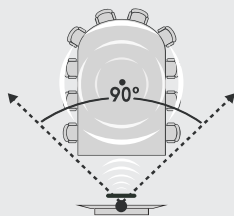

RIGHTSENSE TECHNOLOGIES AND DESIGN INNOVATIONS

Integrated Logitech RightSense technologies, built into Rally, automate a better user experience. RightSight perfectly auto-frames participants no matter their distance from the lens. RightLight prioritizes faces over environment to render natural-looking skin tones while RightSound enhances vocal clarity by suppressing background noise, auto-leveling voices, and focusing on active speakers to support better meetings.

RightSight

Logitech RightSight camera control technology automatically moves the lens and adjusts the zoom so no one gets left out of the picture. RightSight detects human figures, not just faces, to ensure that meeting participants remain in view and optimally framed on-screen.

RightLight

Logitech RightLight with Wide Dynamic Range (WDR) helps everyone look their best on camera, regardless of lighting conditions. RightLight reduces video noise, optimizes light balance, and fine-tunes color and saturation for natural results across all skin tones.

RightSound

Logitech RightSound is a suite of audio processing technologies and design innovations that deliver enterprise-class sound to video conferences. Optimized for the human voice, RightSound reduces unwanted vibrations and noise, and zeroes in on the active speaker to convey their every word with remarkable clarity.

ROOM SETUP DIAGRAMS

Rally

UP TO 10 SEATS